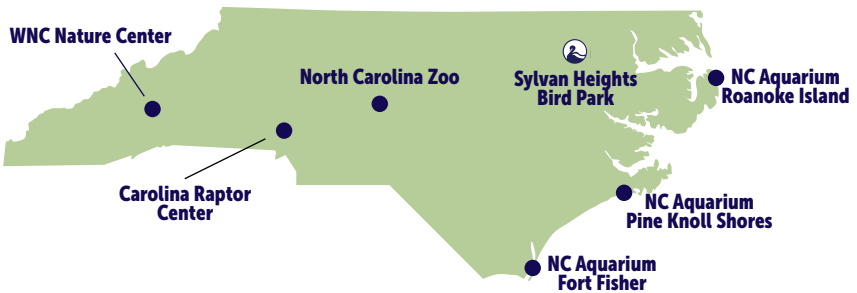

membership FAQs

What if I lose or don't have my membership card?

Please note that your membership card normally takes up to three weeks to arrive. However, you can still visit Sylvan Heights, the NC Zoo, and our other reciprocating facilities in the meantime! Just bring your receipt with you or ask the ticket window staff to call us for membership verification. If you lose or haven't yet received your membership card after three weeks, please call us at (252) 826-3186.

Do I get free admission to park events?

All members get in free to our annual Members' Day, and Duckling Day is free for members at the Aviculturist level and higher. For most other park events, members either receive discounted tickets or early VIP access to the event. Please check our event listings at www.shwpark.com for details.

How do I find out about park events and news?

As a member of Sylvan Heights Bird Park, you'll receive updates via our magazine "Words on Waterfowl", and our quarterly e-newsletter (if you provided your e-mail address). You can also follow us on Facebook and Instagram and check our event listings at www.shwpark.com.

Where else can I go with my membership?

North Carolina Zoo

4401 Zoo Pkwy
Asheboro, NC 27205
www.nczoo.org

WNC Nature Center

75 Gashes Creek Rd
Asheville, NC 28805
wcnaturecenter.com

Carolina Raptor Center

6000 Sample Road
Huntersville, NC 28078
carolinaraptorcenter.org

NC Aquarium Roanoke Island

374 Airport Rd
Manteo, NC 27954
ncaquariums.com

NC Aquarium Pine Knoll Shores

1 Roosevelt Blvd
Pine Knoll Shores, NC 28512
ncaquariums.com

NC Aquarium Fort Fisher

900 Loggerhead Rd
Kure Beach, NC 28449
ncaquariums.com